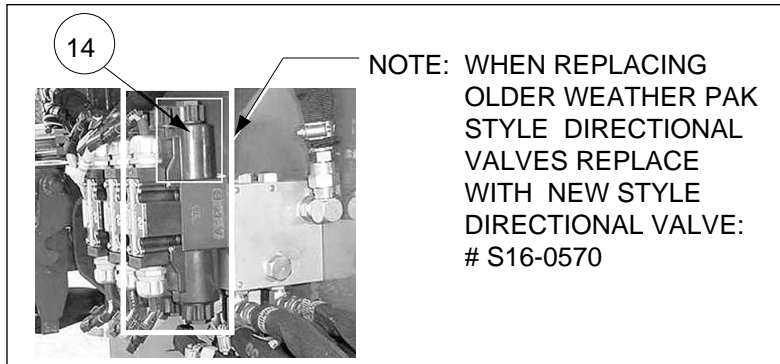

1  
COMPLETE  
VALVE BANK

4  
COIL  
ONLY

15 NOT SHOWN

Item #01	H10-0214	VALVE BANK, complete	Qty. per 1
Item #02	S16-0565	NUT, coil	Qty. per 6
Item #03	S16-0570	VALVE, control, complete unit	Qty. per 3
Item #03A	NVSK-0570	SEAL KIT, Northman valve only	Qty. per 3
Item #04	S16-0569	COIL, din	Qty. per 6
Item #05	S16-0566	MANIFOLD	Qty. per 1
Item #06	S16-0567	VALVE, check	Qty. per 6
Item #06A	S16-0605	SEAL KIT, for PTO Check valve, Northman only	Qty. per 6
Item #09	RPEC-LAN	VALVE, relief	Qty. per 1
Item #09A	S16-0600	SEAL KIT, for RPLEC, relief valve on can, Norhtman	Qty. per 1
Item #13	S16-0564	DIN CONNECTOR	Qty. per 6
Item #14	S16-0568	COIL, conduit, for weather pak only	Qty. per 1
Item #15	8P50N-S	Blanking Plugs	A / R