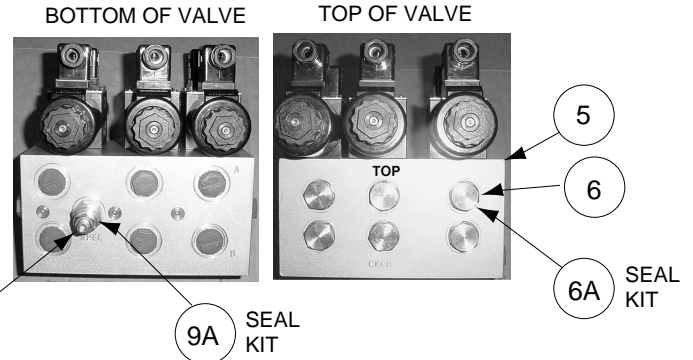

1  
COMPLETE  
VALVE BANK

4  
COIL  
ONLY

15 NOT SHOWN

Item #01	H10-0214	VALVE BANK, complete	Qty. per 1
Item #02	S16-0565	NUT, coil	Qty. per 6
Item #03	S16-0570	VALVE, control, complete unit	Qty. per 3
Item #03A	NVSK-0570	SEAL KIT, Northman valve only	Qty. per 3
Item #04	S16-0569	COIL, din	Qty. per 6
Item #05	S16-0566	MANIFOLD	Qty. per 1
Item #06	S16-0567	VALVE, check	Qty. per 6
Item #06A	S16-0605	SEAL KIT, for PTO Check valve, Northman only	Qty. per 6
Item #09	RPEC-LAN	VALVE, relief	Qty. per 1
Item #09A	S16-0600	SEAL KIT, for RPLEC, relief valve on can, Norhtman	Qty. per 1
Item #13	S16-0564	DIN CONNECTOR	Qty. per 6
Item #14	S16-0568	COIL, conduit, for weather pak only	Qty. per 1
Item #15	8P50N-S	Blanking Plugs	A / R