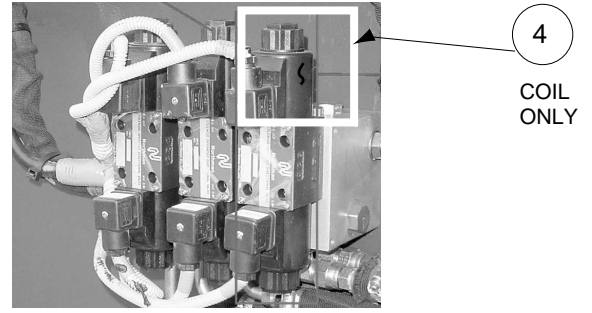

1  
COMPLETE  
VALVE BANK

4  
COIL  
ONLY

15 NOT SHOWN

Item #01	H10-0214	VALVE BANK, complete	Qty. per 1
Item #02	S16-0565	NUT, coil	Qty. per 6
Item #03	S16-0570	VALVE, control, complete unit	Qty. per 3
Item #03A	NVSK-0570	SEAL KIT, Northman valve only	Qty. per 3
Item #04	S16-0569	COIL, din	Qty. per 6
Item #05	S16-0566	MANIFOLD	Qty. per 1
Item #06	S16-0567	VALVE, check	Qty. per 6
Item #06A	S16-0605	SEAL KIT, for PTO Check valve, Northman only	Qty. per 6
Item #09	RPEC-LAN	VALVE, relief	Qty. per 1
Item #09A	S16-0600	SEAL KIT, for RPLEC, relief valve on can, Norhtman	Qty. per 1
Item #13	S16-0564	DIN CONNECTOR	Qty. per 6
Item #14	S16-0568	COIL, conduit, for weather pak only	Qty. per 1
Item #15	8P50N-S	Blanking Plugs	A / R