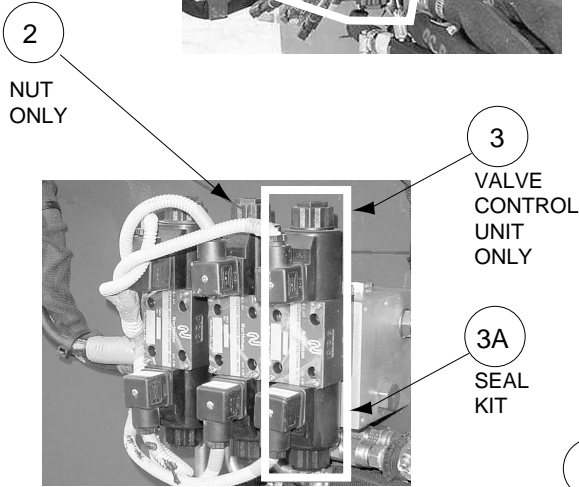

1  
COMPLETE  
VALVE BANK

4  
COIL  
ONLY

15 NOT SHOWN

Item #01	H10-0214	VALVE BANK, complete	Qty. per 1
Item #02	S16-0565	NUT, coil	Qty. per 6
Item #03	S16-0570	VALVE, control, complete unit	Qty. per 3
Item #03A	NVSK-0570	SEAL KIT, Northman valve only	Qty. per 3
Item #04	S16-0569	COIL, din	Qty. per 6
Item #05	S16-0566	MANIFOLD	Qty. per 1
Item #06	S16-0567	VALVE, check	Qty. per 6
Item #06A	S16-0605	SEAL KIT, for PTO Check valve, Northman only	Qty. per 6
Item #09	RPEC-LAN	VALVE, relief	Qty. per 1
Item #09A	S16-0600	SEAL KIT, for RPLEC, relief valve on can, Norhtman	Qty. per 1
Item #13	S16-0564	DIN CONNECTOR	Qty. per 6
Item #14	S16-0568	COIL, conduit, for weather pak only	Qty. per 1
Item #15	8P50N-S	Blanking Plugs	A / R