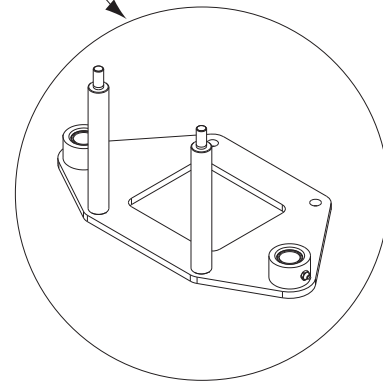

VIEW FROM UNDERNEATH

Contact parts department for new style dogbone

5 COMPLETE ASSY. AS SHOWN

Item #1	AC02-098	COLLAR, hub stabilizer	Qty. per 2
Item #2	B17-0007	BUSHING, tension	Qty. per 2
Item #3	400-9-0610	NIPPLE, grease 1/8" NPT	Qty. per 2
Item #4	AC02-114	SPACER, dogbone	Qty. per 2
Item #5	AC02-S21	DOGBONE ASSY., complete	Qty. per 1
Item #6	AC02-113	BRACKET, dogbone mount	Qty. per 1