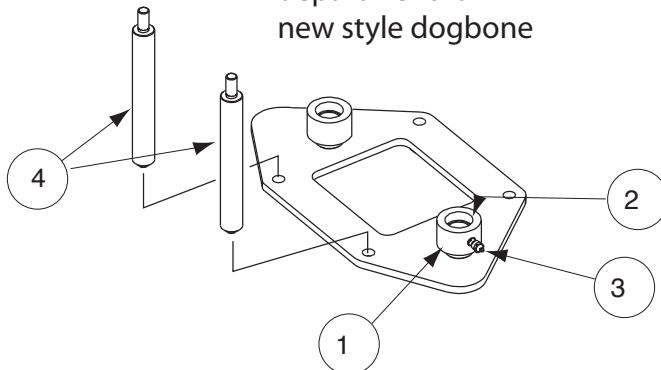

VIEW FROM UNDERNEATH

Contact parts department for new style dogbone

5 COMPLETE ASSY. AS SHOWN

Item #1	AC02-098	COLLAR, hub stabilizer	Qty. per 2
Item #2	B17-0007	BUSHING, tension	Qty. per 2
Item #3	400-9-0610	NIPPLE, grease 1/8" NPT	Qty. per 2
Item #4	AC02-114	SPACER, dogbone	Qty. per 2
Item #5	AC02-S21	DOGBONE ASSY., complete	Qty. per 1
Item #6	AC02-113	BRACKET, dogbone mount	Qty. per 1