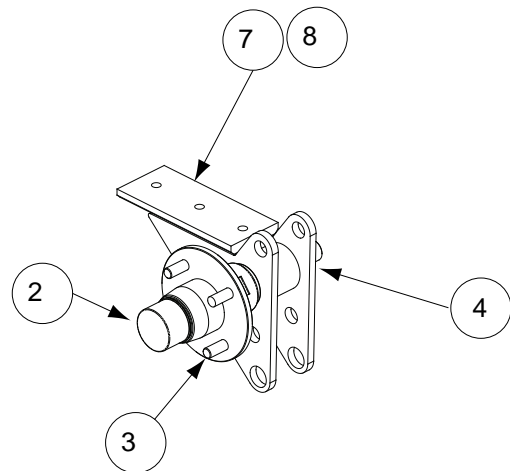

COMPLETE ASSY. (#5 & #6) INCLUDES:

- 1- SPINDLE,
- 1- HUB
- 1- BRACKET

Item #1	LOCKNUT	NUT, lock, 1/2 unc	Qty. per 8
Item #2	S16-0572	BEARING BUDDY, only	Qty. per 1
Item #3	AC02-021	HUB AND SPINDLE, only	Qty. per 2
Item #4	LNOR1	1-1/8X12 LOCKNUT, spindle bottom	Qty. per 2
Item #5	AC02-S31	BRACKET AND HUB ASSY., front	Qty. per 1
Item #6	AC02-S32	BRACKET AND HUB ASSY., rear	Qty. per 1
Item #7	ACO2-S33	BRACKET ONLY, front	Qty. per 1
Item #8	ACO2-S34	BRACKET ONLY, rear	Qty. per 1